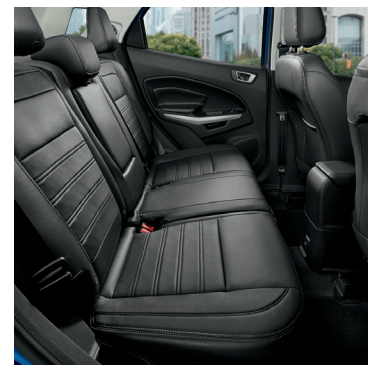

ALL-NEW 2018 ECOSPORT

Titanium. Lightning Blue. Available equipment. Pre-production model shown. Available early 2018.

Mini Utilities Class¹
Series: S, SE, SES, Titanium

Fun, capable and connected, the all-new Ford EcoSport can be customized with 10 available colors, six interior choices and ambient lighting options. EcoSport's five-passenger interior features available SYNC 3 features available SYNC[®] 3 with Apple CarPlay™ and Android Auto™ compatibility, plus there's an available eight-inch voice activated touch screen. A rearview camera comes standard. Drivers can start, unlock and locate their vehicle from anywhere using available SYNC Connect with FordPass™. Audiophiles will appreciate the available B&O PLAY™ Premium Audio System by HARMAN. Award-winning 1.0-liter EcoBoost[®] three-cylinder with Auto Start-Stop is standard with six-speed automatic transmission; available 2.0-liter Ti-VCT four-cylinder with Auto Start-Stop is packaged with all-wheel drive. Standard safety features for the all-new EcoSport include AdvanceTrac[®] with Roll Stability Control, Safety Canopy[®] side-air curtain technology for first and second rows, side thorax airbags for rear passengers and SOS Post-Crash Alert System.

STANDARD FEATURES

12-volt powerpoints (two)
Audio – AM/FM stereo with MP3 capability (S, SE, SES)
Audio – B&O PLAY™ Premium Audio System by HARMAN (Titanium)
Audio – SiriusXM[®] Radio (SE, SES, Titanium)
Easy Fuel[®] capless fuel filler
Engine – 1.0L EcoBoost[®] I-4 (S, SE, Titanium)
Engine – 2.0L TI-VCT direct-injection I-4 (SES)
Front-wheel drive (S, SE, Titanium)
Intelligent 4WD (SES)
Intelligent Access with push-button start (SE, SES, Titanium)
Mirrors – Power sideview
MyKey[®]